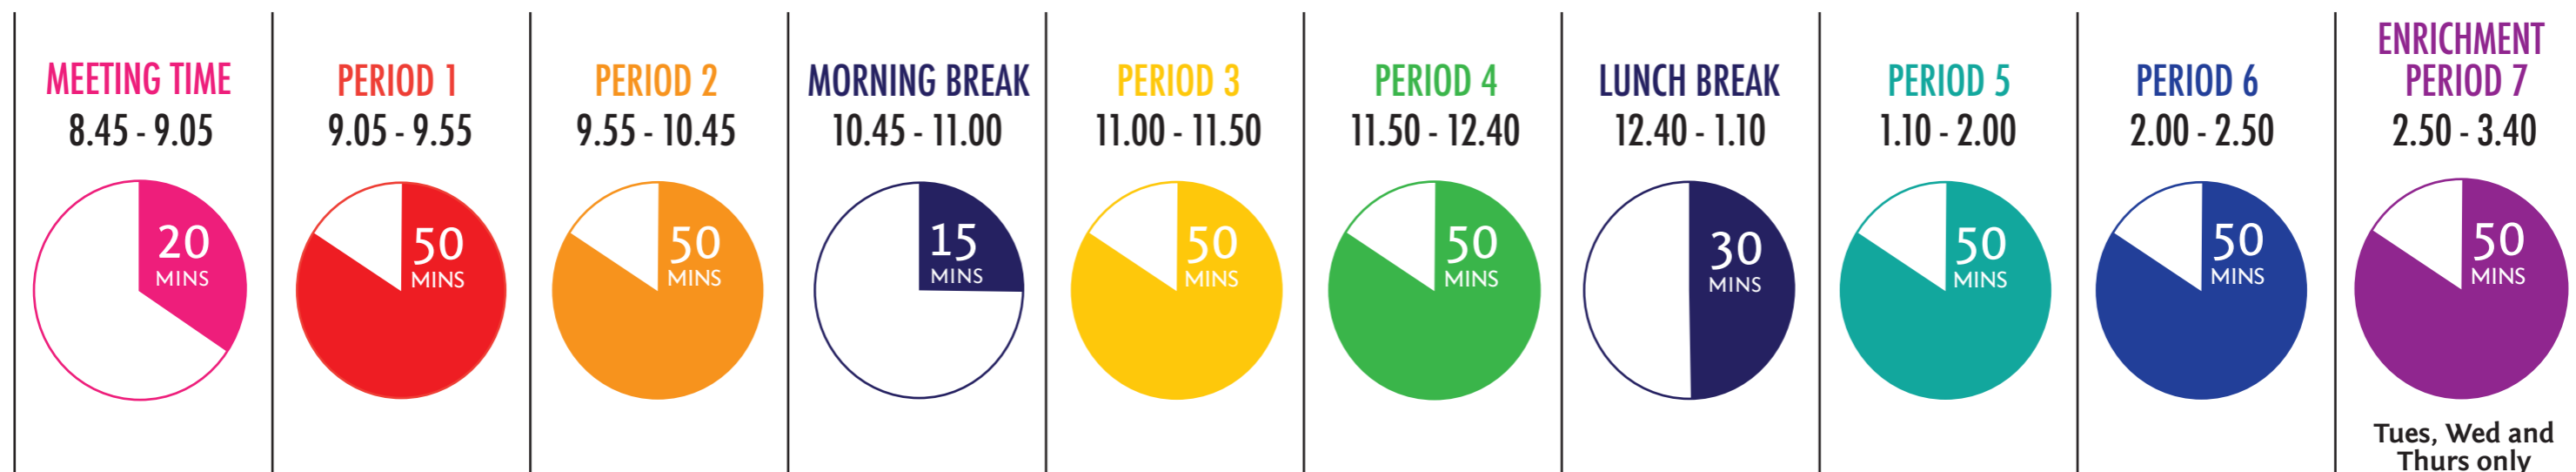

School Day Timeline - Years 7,8 and Sixth Form

School Day Timeline - Years 9,10 and 11